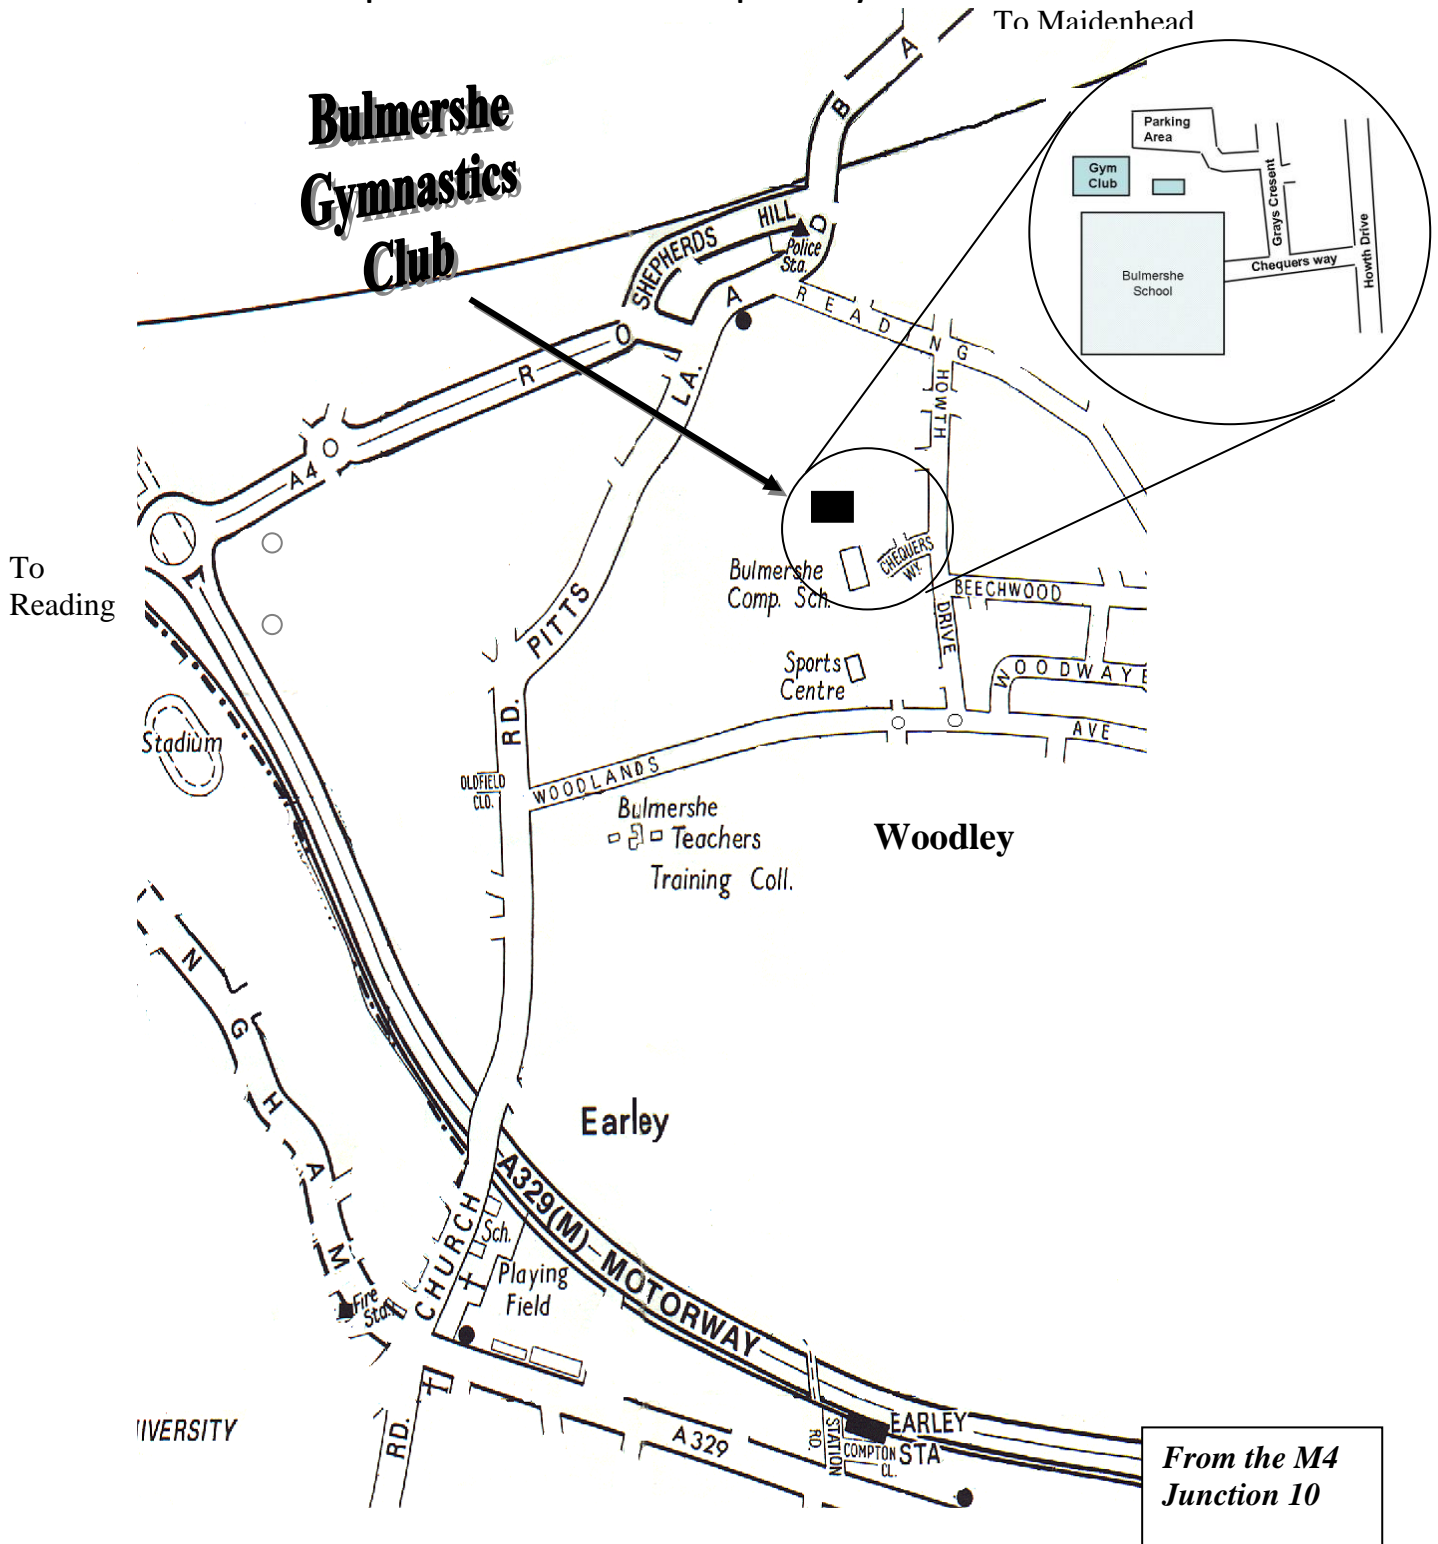

## Where are we?

- From the M4 Junction 10
- A329(M) towards Reading
- Onto the A4 heading to Maidenhead
- Follow signpost for Woodley and turn left into Reading Road just before the BP Garage
- First right into Howth Drive and 3<sup>rd</sup> right into Chequers Way
- Turn right up Grays Crescent and then left into cul de sac (by garages)
- Park in the parking area on the right
- Enter gym via the footpath
- READING BUS No. 14 stops in Howth Drive near Chequers Way