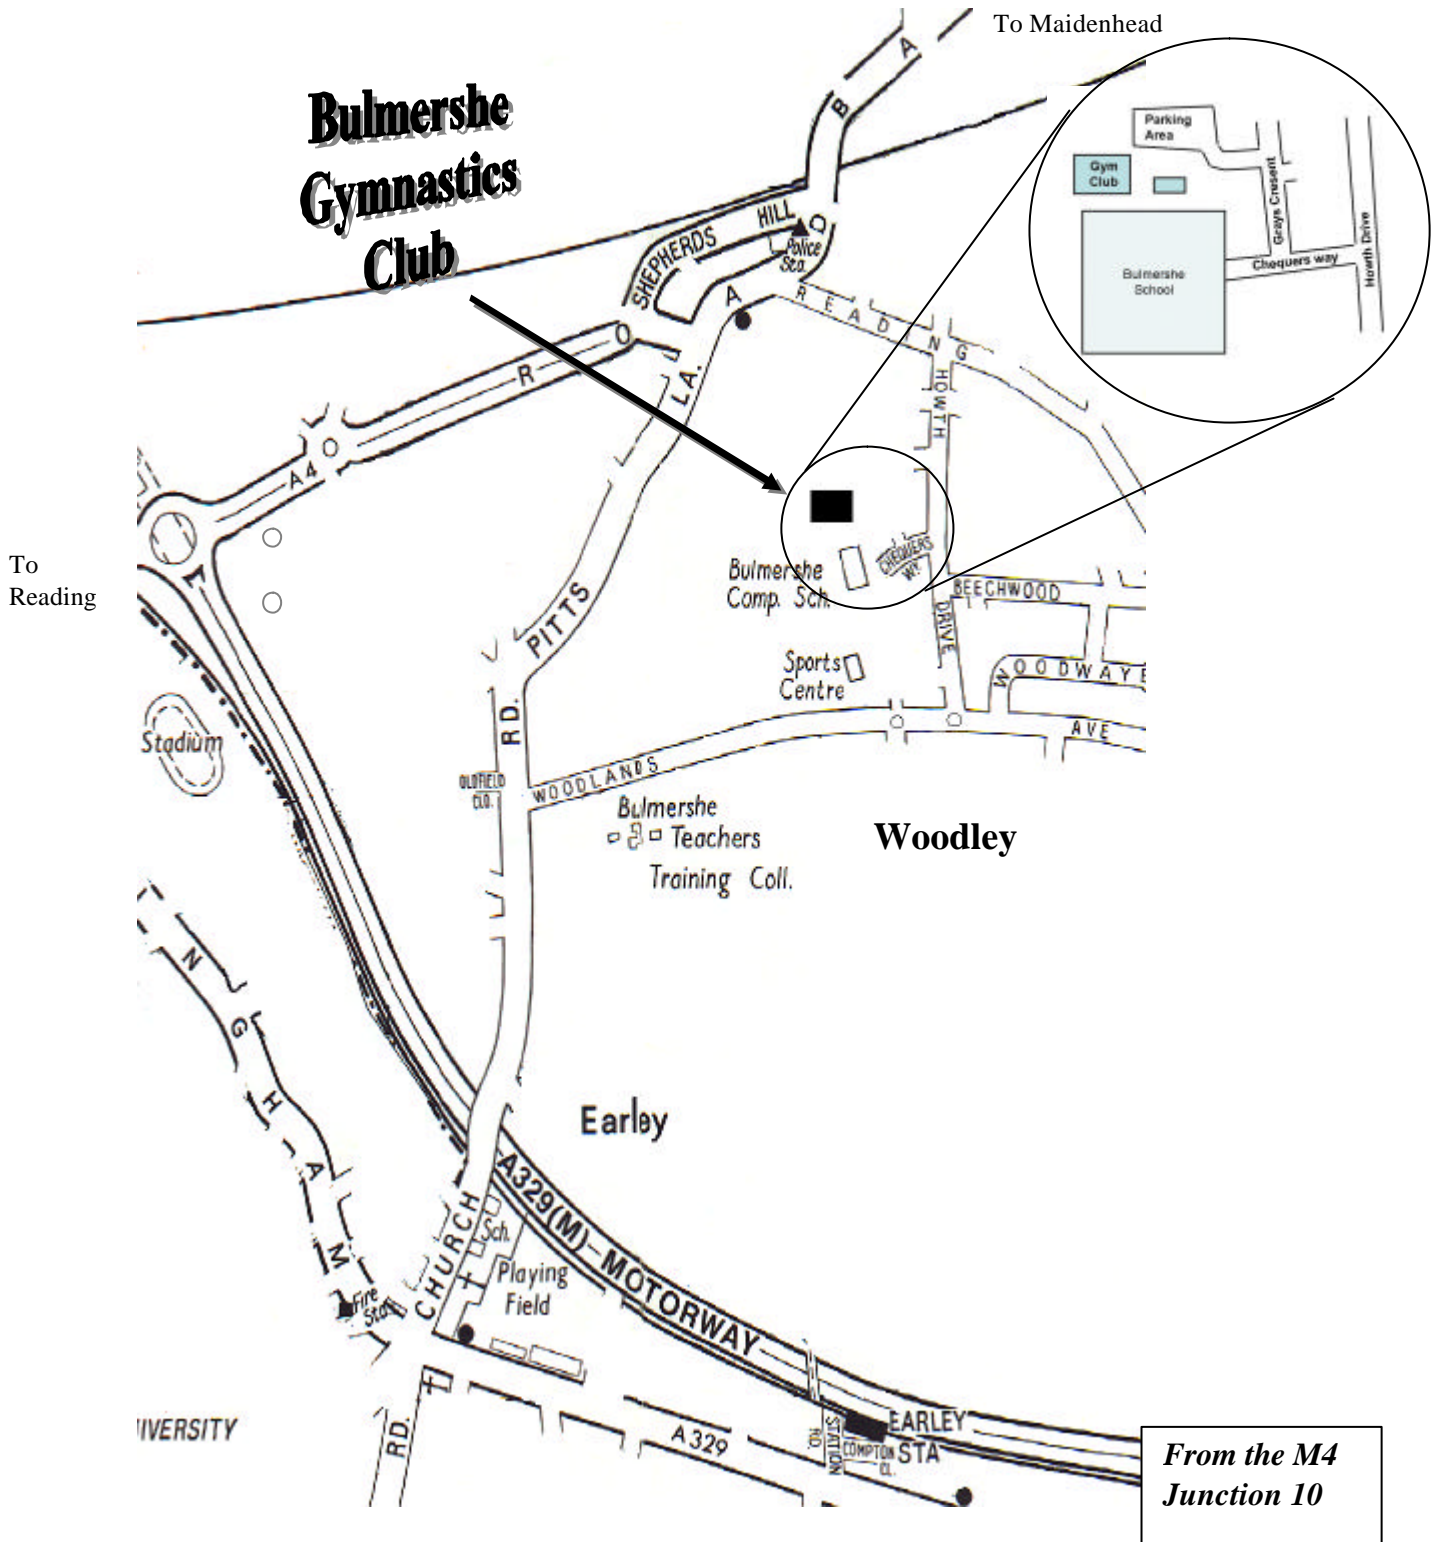

Where are we?

- From the M4 Junction 10
- A329(M) towards Reading
- Onto the A4 heading to Maidenhead
- Follow signpost for Woodley and turn left into Reading Road just before the BP Garage
- First right into Howth Drive and 3rd right into Chequers Way
- Turn right up Grays Crescent and then left into cul de sac (by garages)
- Park in the parking area on the right
- Enter gym via the footpath

buy.at!

Help Club
Fundraising
Shop Online at
www.buy.at/Bulmershe

Chequers Way Woodley Reading Berkshire RG5 3EL
Email: contact@bulmershegymnastics.co.uk
www.bulmershegymnastics.co.uk
Tel: 0118 926 3686